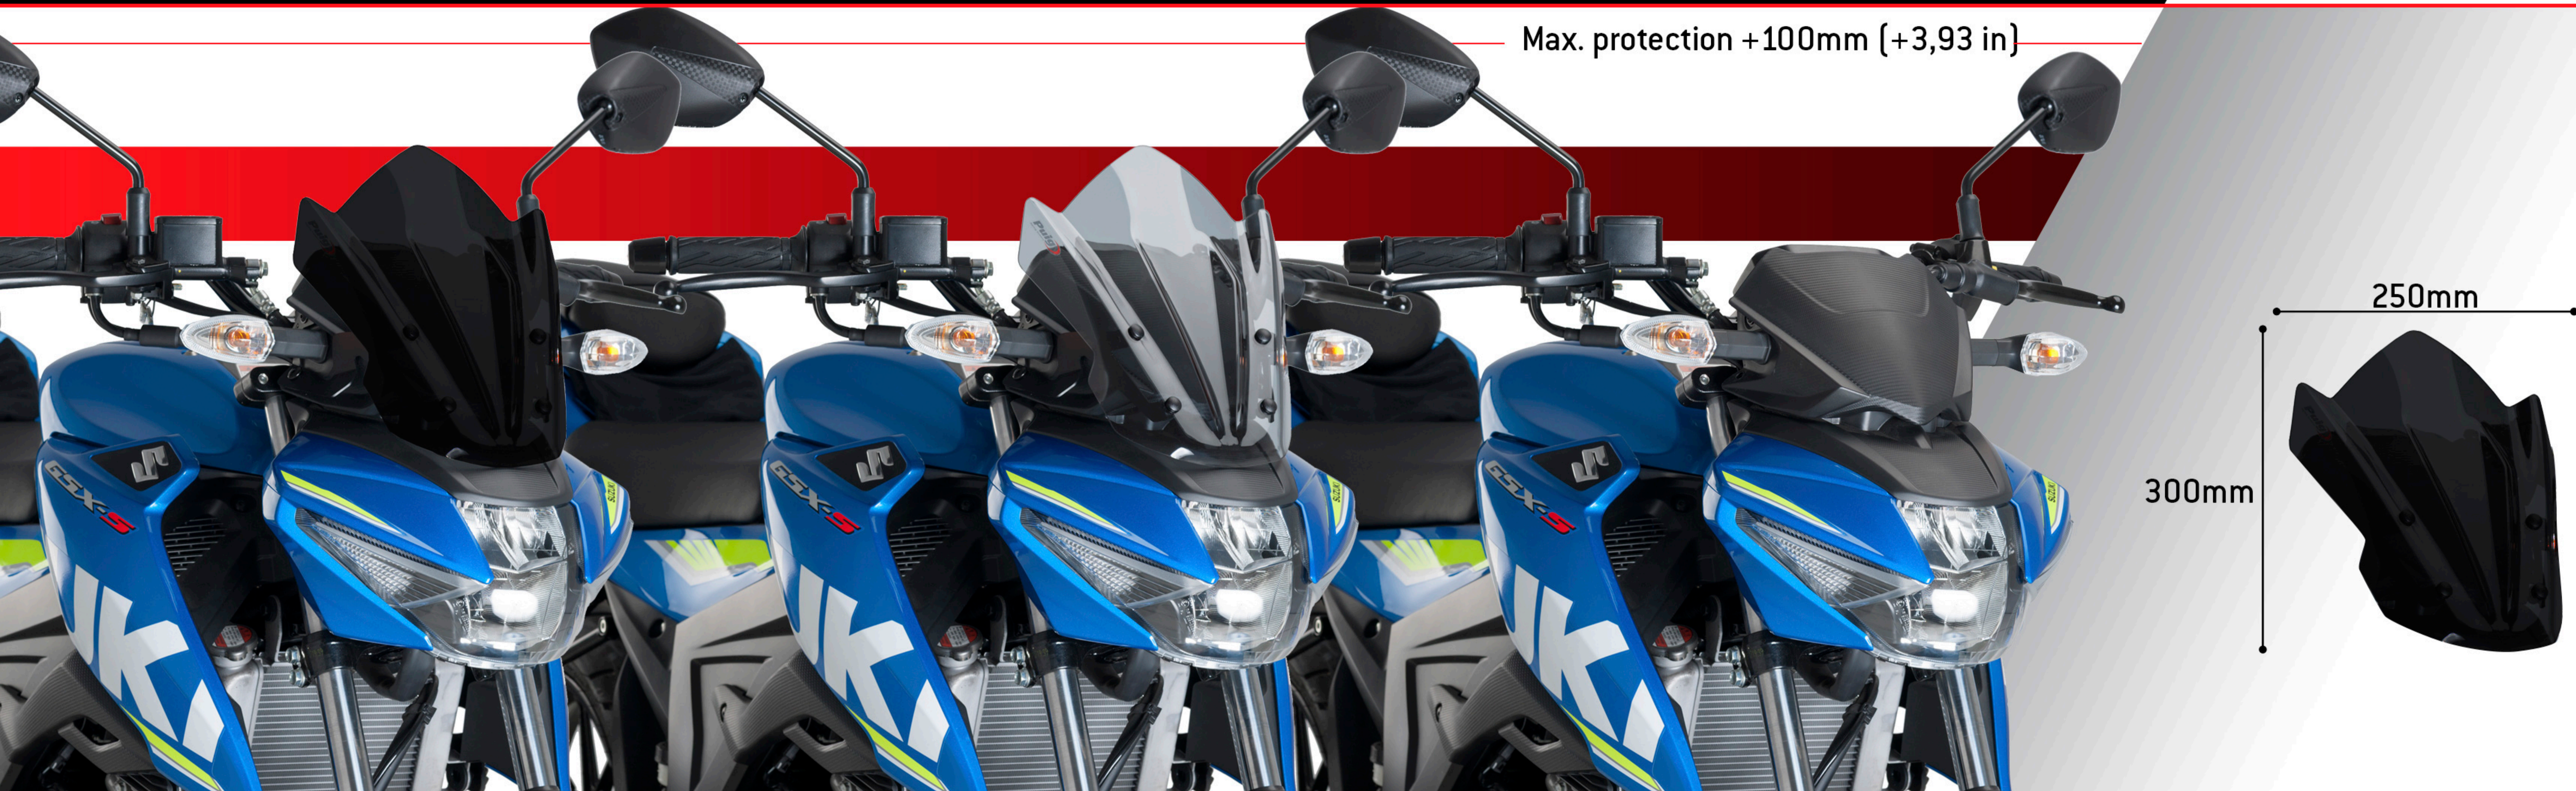

SUZUKI GSX-S125 17' - Naked New Generation Sport

Puig
Hi-Tech Parts

Max. protection +100mm (+3,93 in)

9873F

9873H

OEM