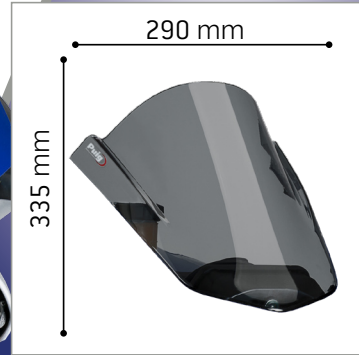

YAMAHA R1 '15-

Since 1964
Puig
Hi-Tech Parts

Z-Racing Screen

◀◀ Max. protection +30mm (1^{1/4"}) ▶▶

7648F

7648H

OEM