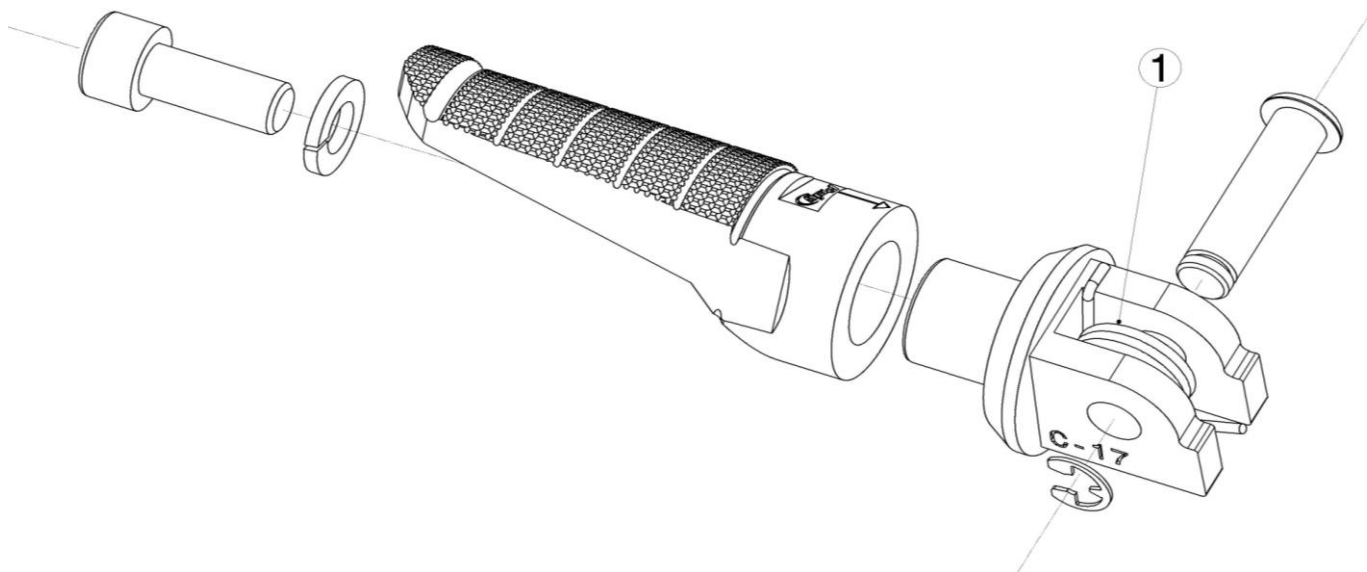

Ref.
6457N

ESTRIBERA CONDUCTOR / PILOT FOOTPEG
YAMAHA YZF R6 - YZF R1

1, Pieza original / Original parts